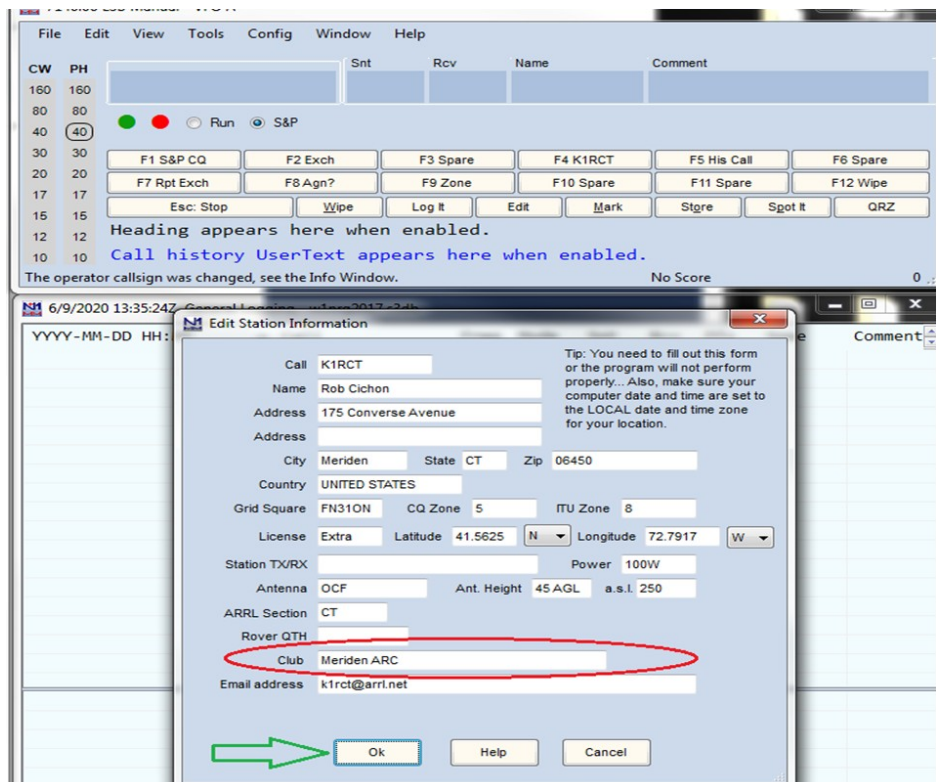

To submit your Field Day results, see the Field Day Packet (complete) section 8 (REPORTING) for web app and mail options

RUMOR HAS IT THAT THE MARC MEMBER WITH THE MOST CONTACTS (NOT POINTS) WILL RECEIVE A PRIZE FROM THE ACTIVITY STATION MANAGER...

FROM ROB K1RCT, TIPS ON SETTING N1MM TO FD PARAMETERS

- 1) Open N1MM+
- 2) Click “Config” along top row of Entry Window.
- 3) Scroll to & click “Change Your Station Data...”

- 1) Pop-up window that reads, “Edit Station Information”.
- 1) Now’s a good time to check your Station Data but:
 - 1) Find and click inside the “Club: field.
 - 2) Type, “Meriden ARC”
- 2) Press the “OK” button