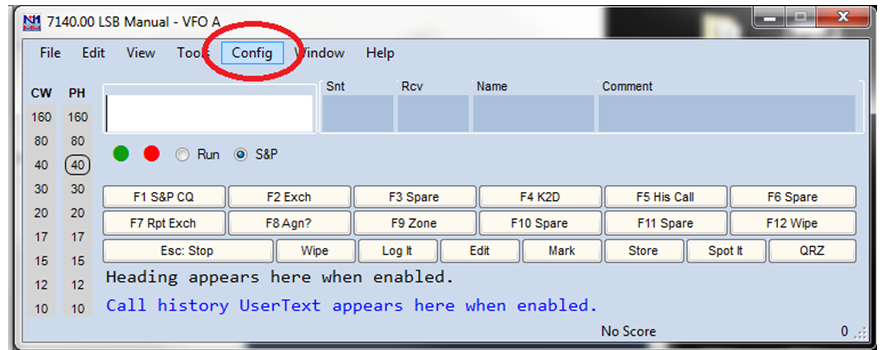

FROM ROB K1RCT, TIPS ON SETTING N1MM TO FD PARAMETERS

1) Open N1MM+
2) Click “Config” along top row of Entry Window.
3) Scroll to & click “Change Your Station Data...”