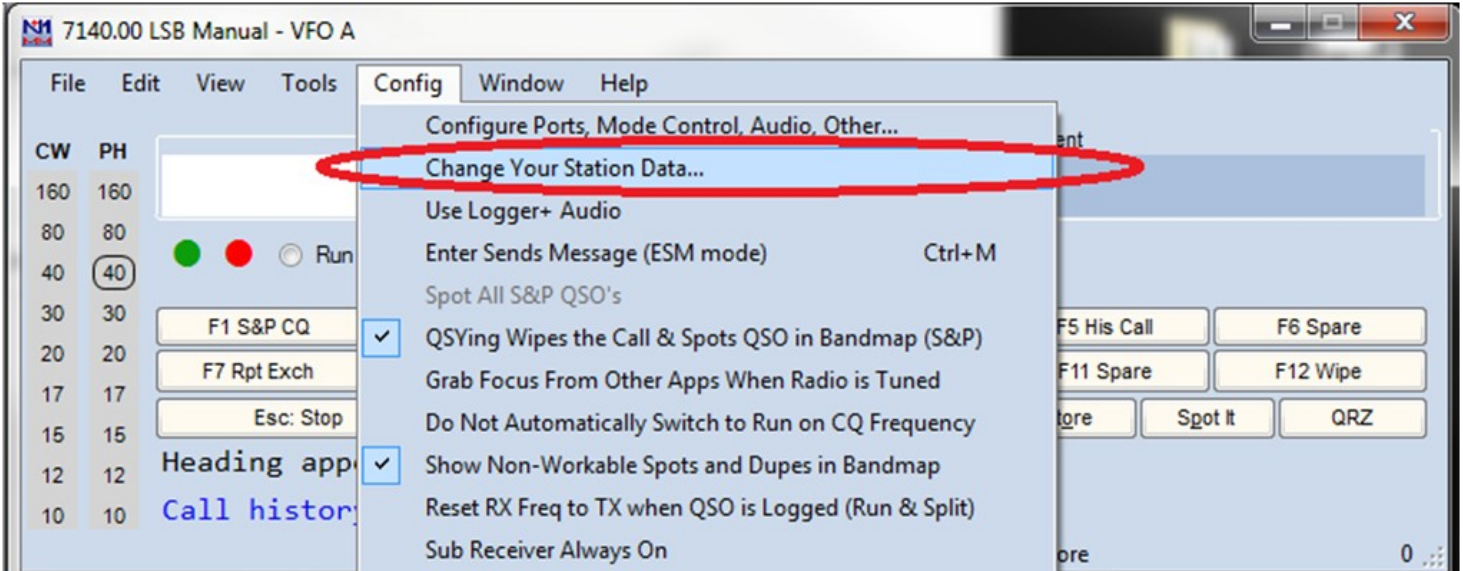

FROM ROB K1RCT, TIPS ON SETTING N1MM TO FD PARAMETERS

1) Open N1MM+
2) Click “Config” along top row of Entry Window.
3) Scroll to & click “Change Your Station Data...”